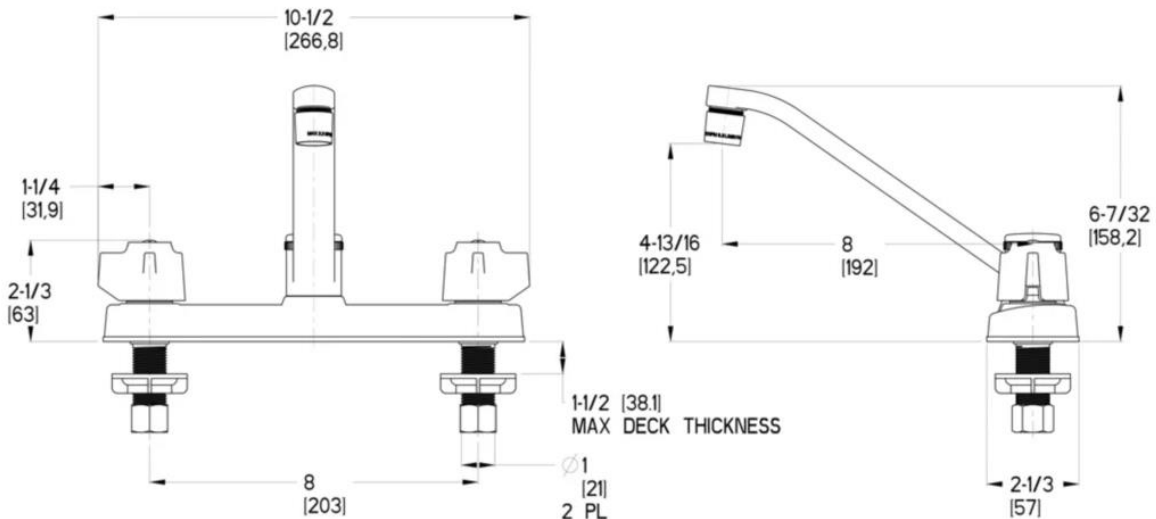

Dimensions / Dimensiones

PROJECT / PROYECTO: _____

CONTRACTOR / CONTRATISTA: _____

NOTES / NOTAS: _____

Pfister

www.pfisterfaucets.com/international
A Division of Spectrum Brands, Inc.
19701 DaVinci
Lake Forest, CA 92610 USA